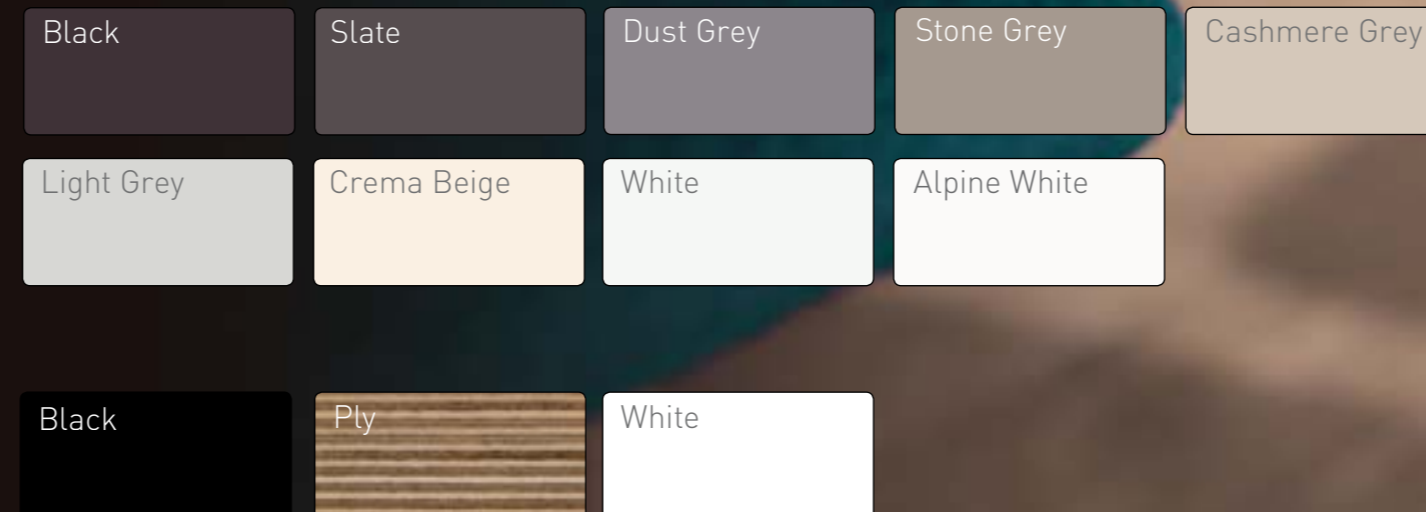

More info - sven.co.uk/lignirange
Finish samples - sven.co.uk/finishes

MFC

3D MFC

Veneer

PerfectSense Matt

Most other commercially available finishes can be supplied to special order. To view larger finish images go to sven.co.uk/finishes