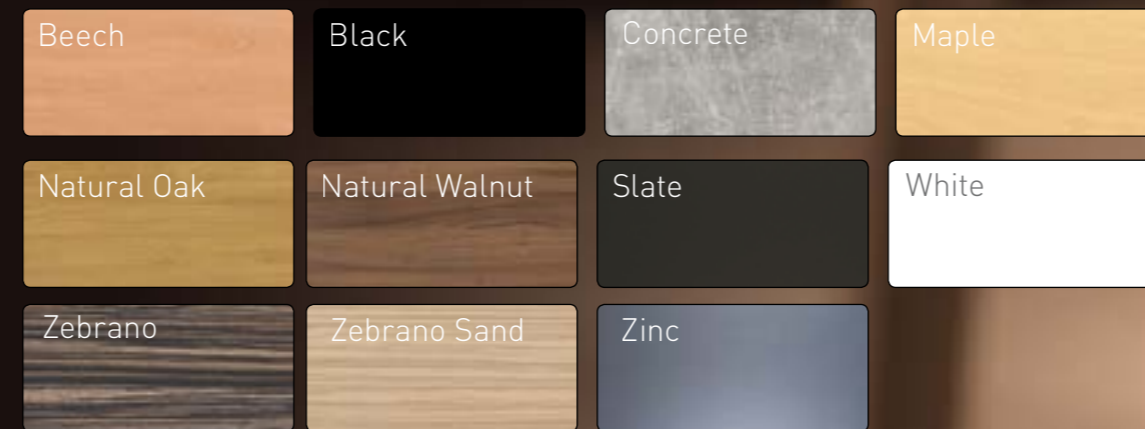

More info - sven.co.uk/lignirange
Finish samples - sven.co.uk/finishes

MFC

3D MFC

Veneer

PerfectSense Matt

Most other commercially available finishes can be supplied to special order. To view larger finish images go to sven.co.uk/finishes

The sides of the legs are faced in any of a wide choice of veneers and laminates: in combination with the extensive choice of top and edge finishes, this provides the designer and specifier with an exceptional palette of colours, patterns and textures.