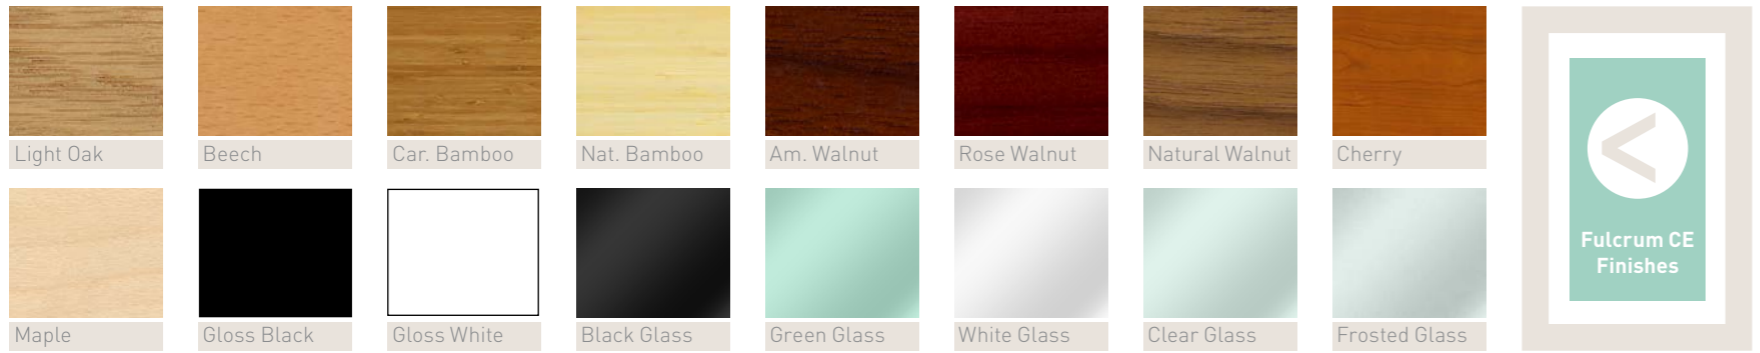

Recessed

Square

Bar

Flush (press to open)

Fulcrum CE offers a choice of handle styles, or flush fronts with "press to open"

Fulcrum CE is contemporary executive furniture of the highest quality, combining modern styling with traditional craftsmanship. The palette of finishes comprises veneers, glass and gloss lacquers. These may be combined in a multitude of ways to create office suites of widely different appearance and character.